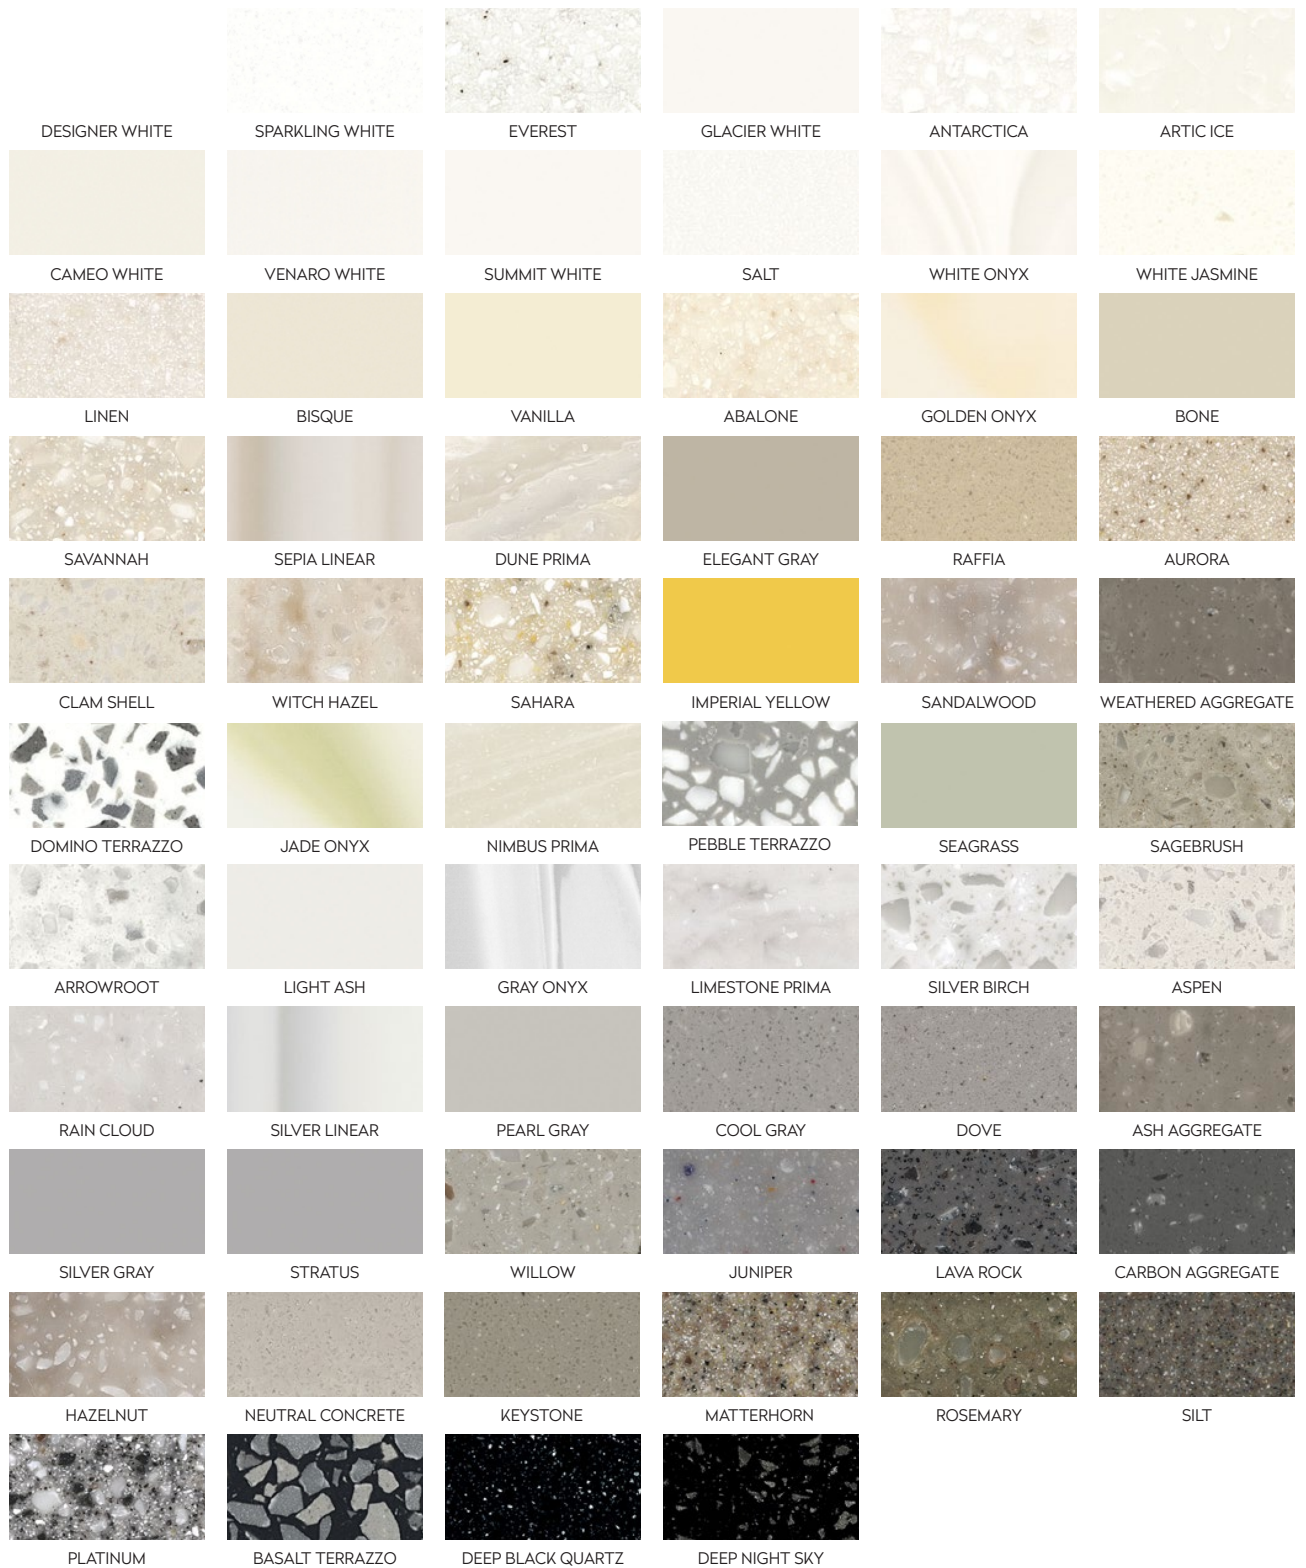

THE COLOURS OF CORIAN® RECOMMENDED FOR KITCHEN WORKTOPS AND HEAVY USE ENVIRONMENTS

ABALONE	(E)	DESIGNER WHITE	(B)	LIMESTONE PRIMA	(G)	SEAGRASS	(B)
ANTARCTICA	(F)	DOMINO TERRAZZO	(G)	LINEN	(C)	SEPIA LINEAR	(F)
ARCTIC ICE	(F)	DOVE	(D)	MATTERHORN	(E)	SILT	(C)
ARROWROOT	(G)	DUNE PRIMA	(G)	NEUTRAL CONCRETE	(E)	SILVER BIRCH	(F)
ASH AGGREGATE	(G)	ELEGANT GRAY	(B)	NIMBUS PRIMA	(G)	SILVER GRAY	(B)
ASPEN	(G)	EVEREST	(E)	PEARL GRAY	(B)	SILVER LINEAR	(F)
AURORA	(C)	GLACIER WHITE	(A)	PEBBLE TERRAZZO	(G)	SPARKLING WHITE	(D)
BASALT TERRAZZO	(G)	GOLDEN ONYX	(G)	PLATINUM	(F)	STRATUS	(C)
BISQUE	(B)	GRAY ONYX	(G)	RAFFIA	(D)	SUMMIT WHITE	(C)
BONE	(B)	HAZELNUT	(G)	RAIN CLOUD	(F)	VANILLA	(B)
CAMEO WHITE	(B)	IMPERIAL YELLOW	(D)	ROSEMARY	(G)	VENARO WHITE	(D)
CARBON AGGREGATE	(G)	JADE ONYX	(G)	SAGEBRUSH	(G)	WEATHERED AGGREGATE	(G)
CLAM SHELL	(F)	JUNIPER	(G)	SAHARA	(F)	WHITE JASMINE	(D)
COOL GRAY	(E)	KEYSTONE	(F)	SALT	(E)	WHITE ONYX	(G)
DEEP BLACK QUARTZ	(F)	LAVA ROCK	(G)	SANDALWOOD	(F)	WILLOW	(E)
DEEP NIGHT SKY	(F)	LIGHT ASH	(B)	SAVANNAH	(F)	WITCH HAZEL	(F)

CORIAN®
DESIGN

Make Your Space™

These colours are suitable for applications in kitchens and other environments with intense and heavy use, as only less noticeable marks may appear and be visible under specific lighting conditions.
 *This list is valid from April 1st, 2020, till further notice.