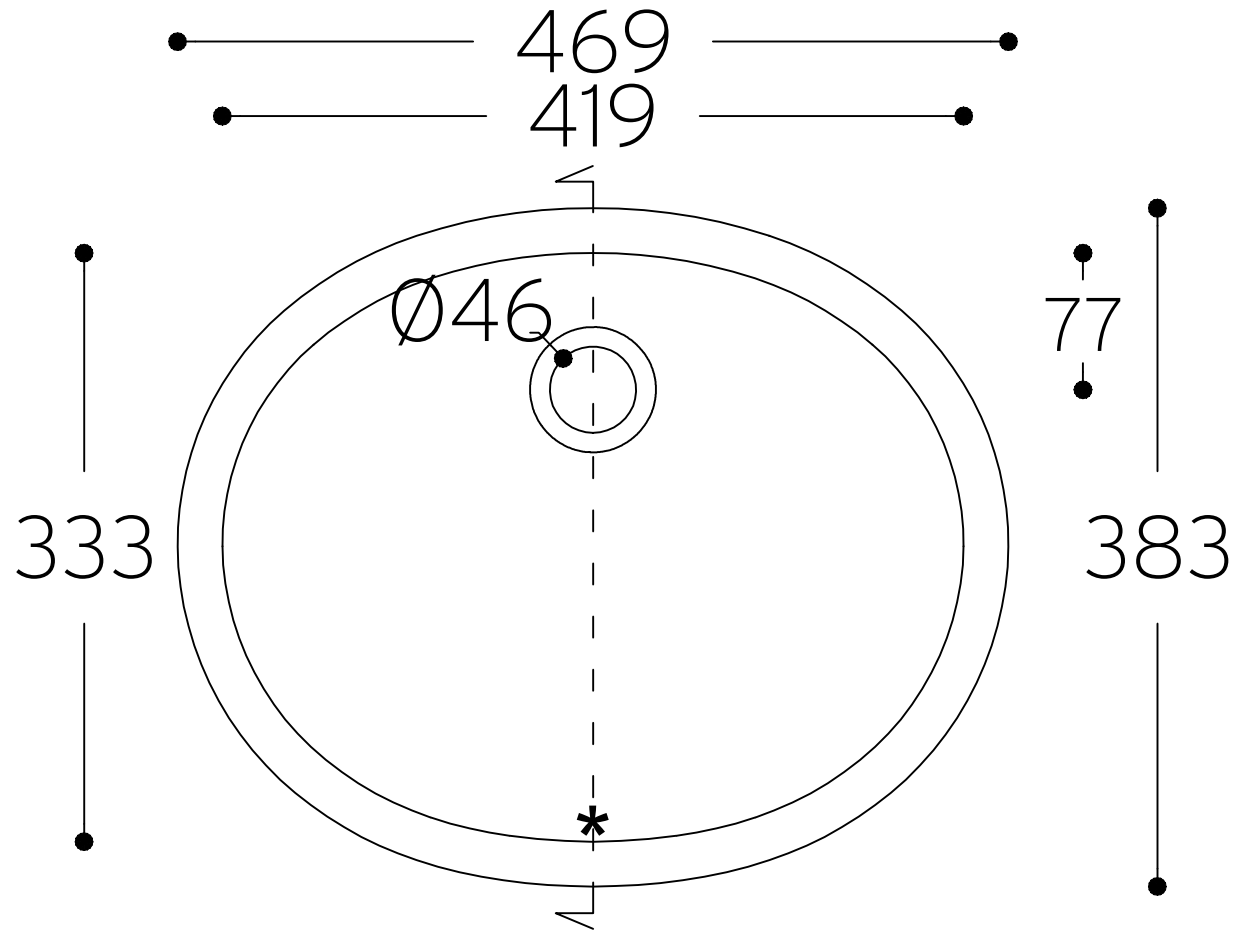

Calm 810

TOP VIEW

* overflow

CROSS-SECTION

All dimensions in mm