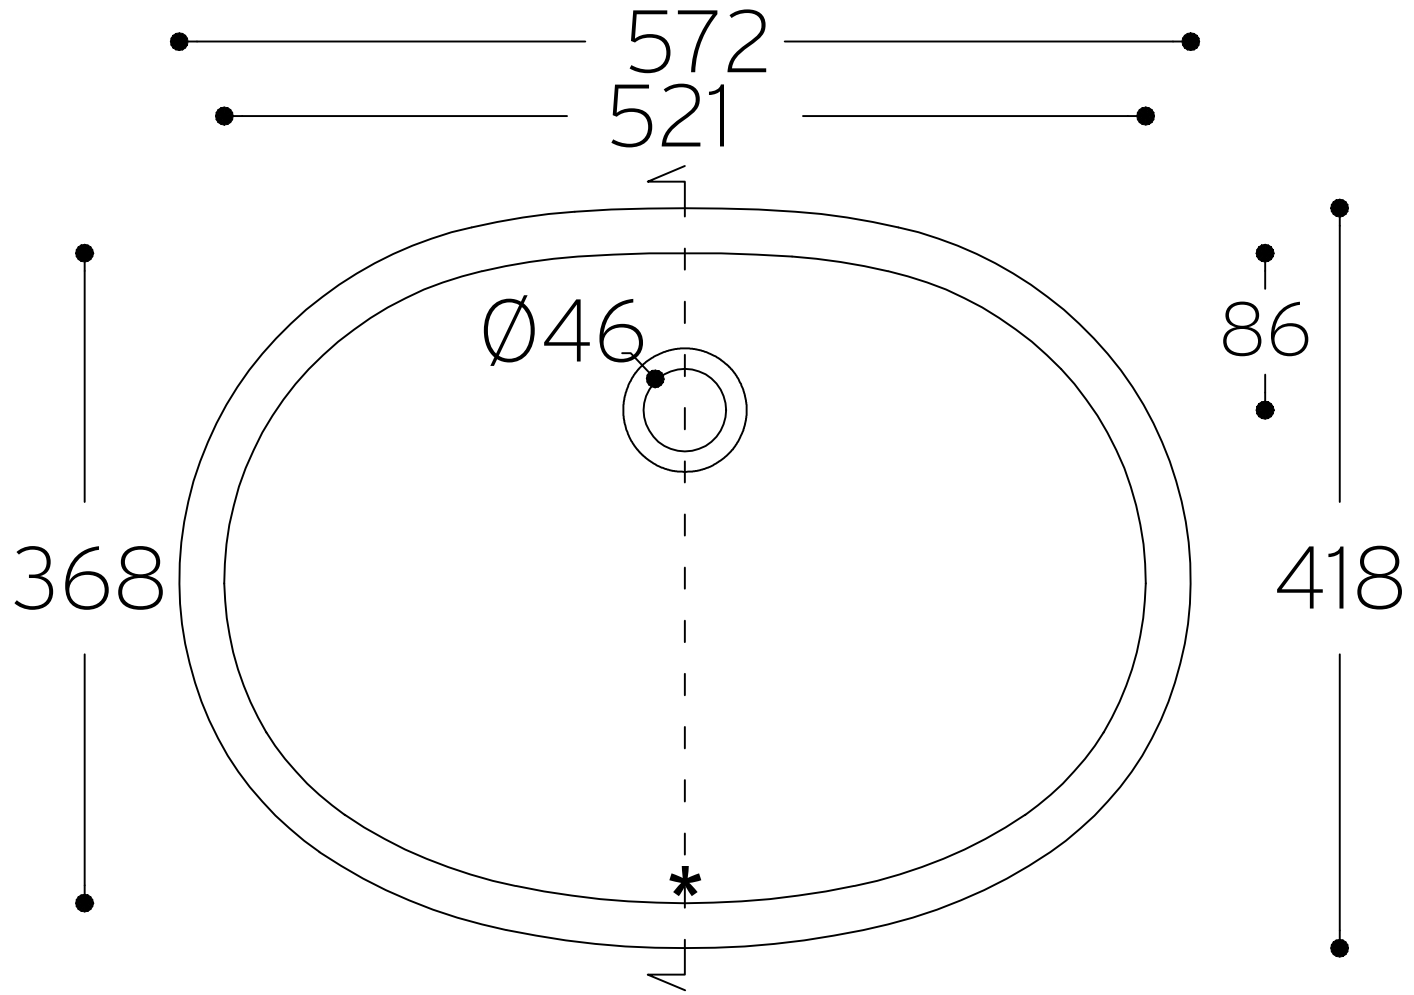

Calm 815

TOP VIEW

* overflow

CROSS-SECTION

All dimensions in mm