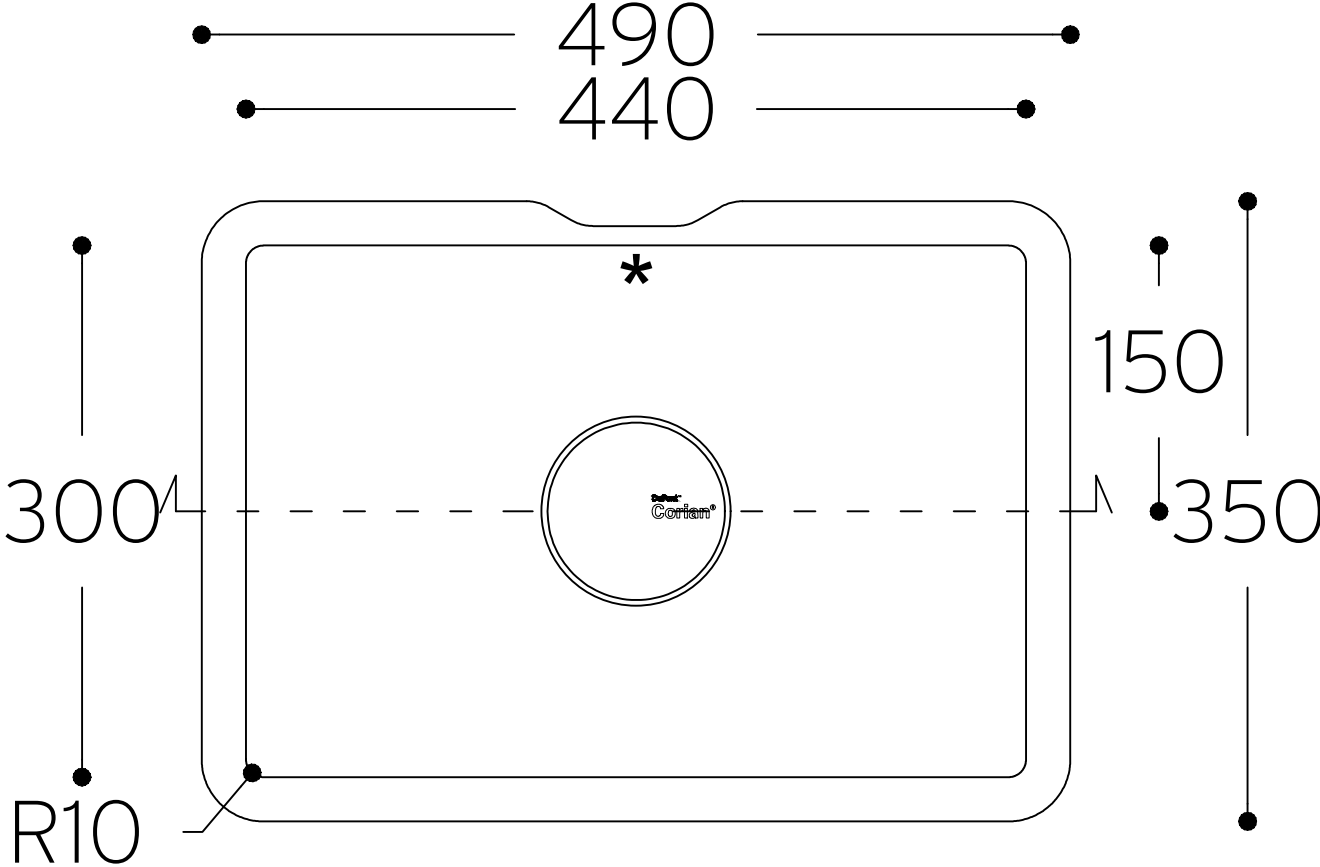

Energy 7710

TOP VIEW

* overflow

CROSS-SECTION

All dimensions in mm