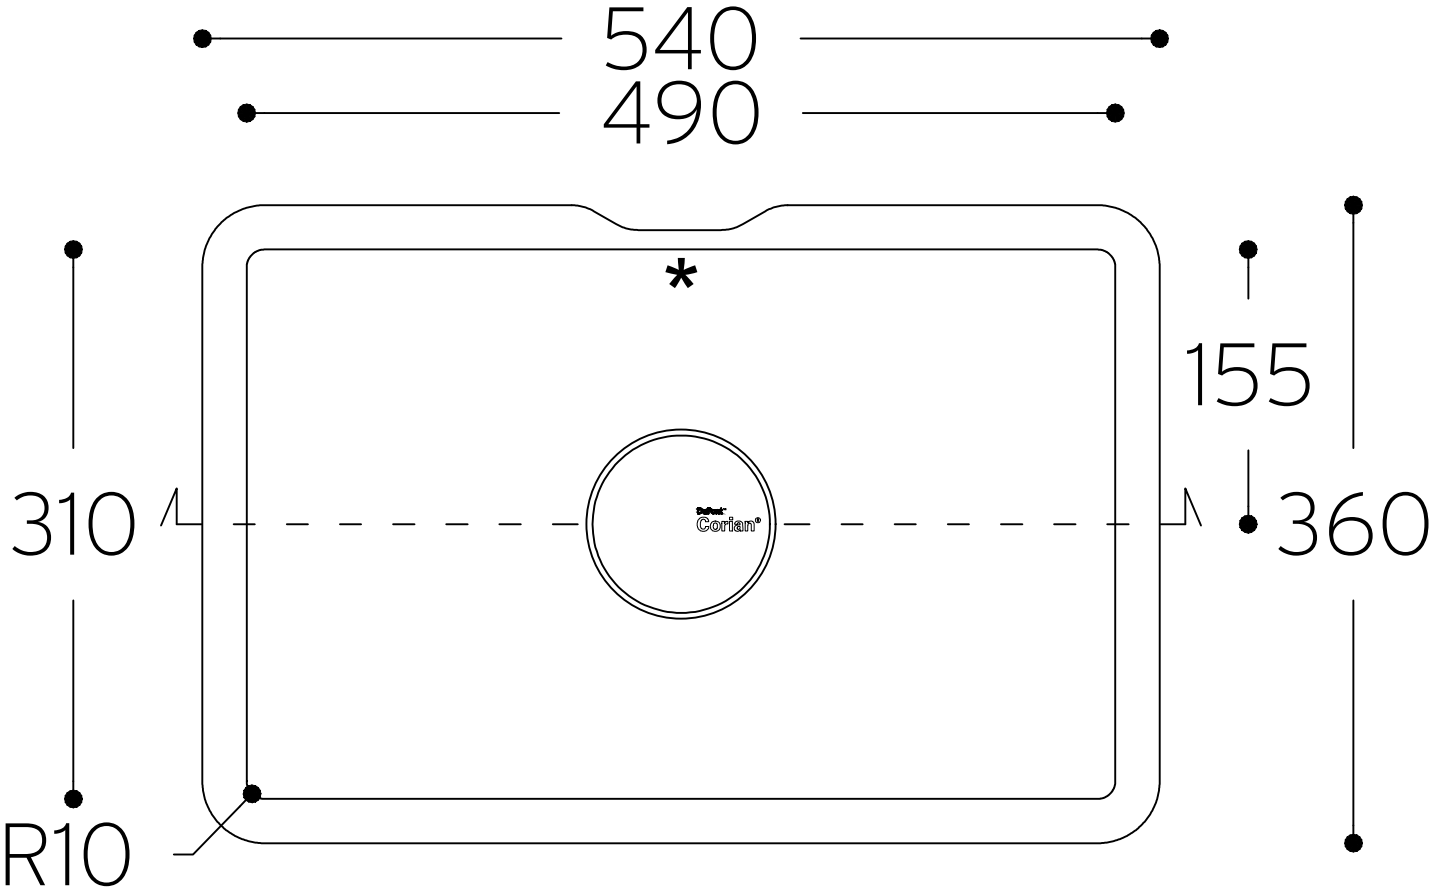

Energy 7720

TOP VIEW

* overflow

CROSS-SECTION

All dimensions in mm