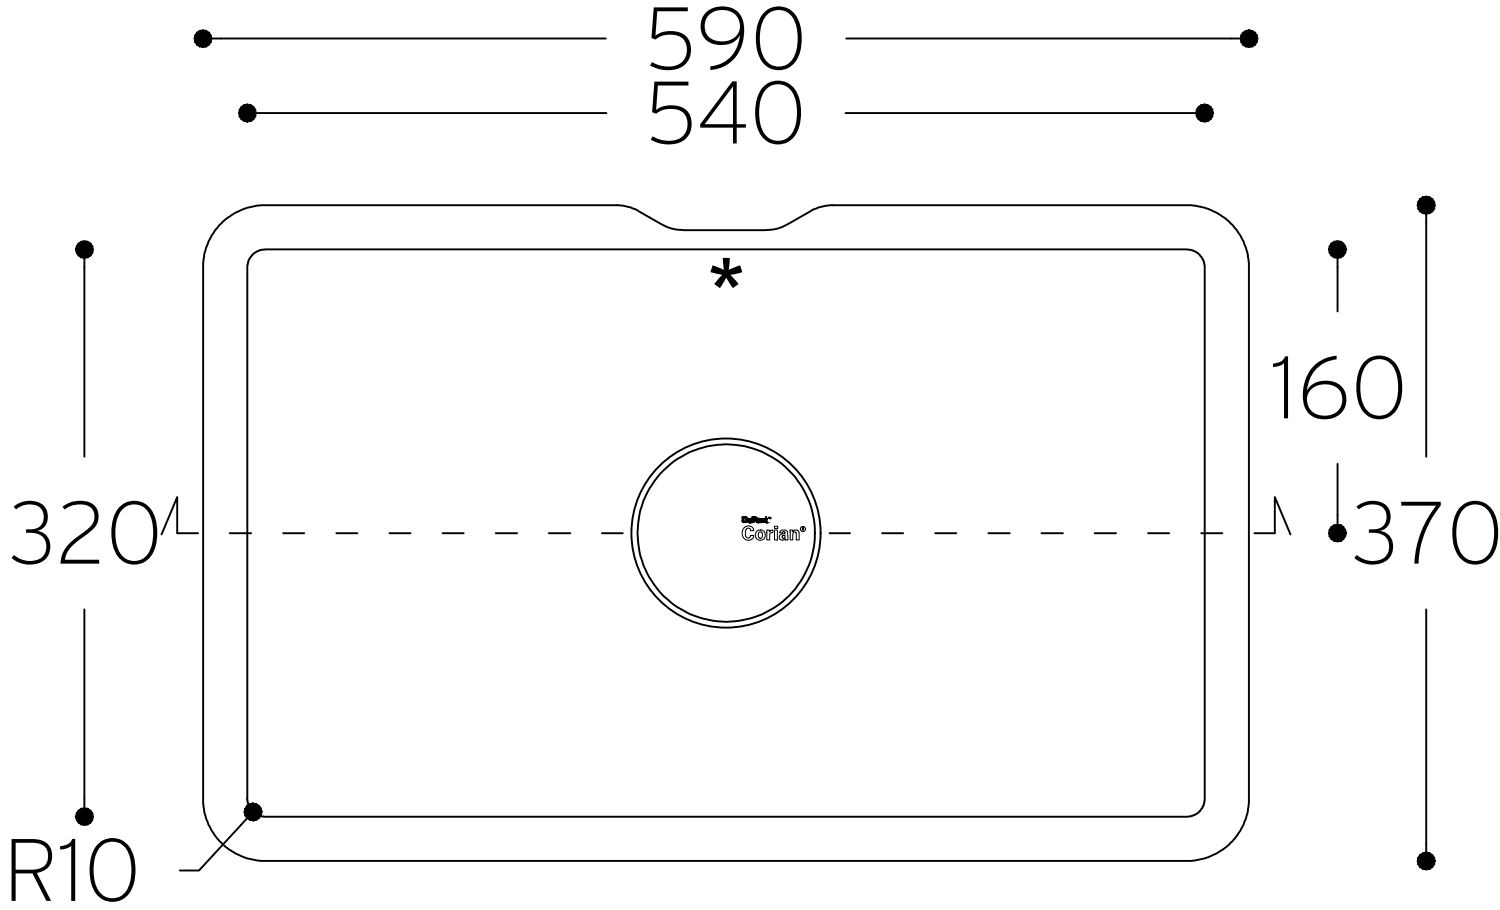

Energy 7730

TOP VIEW

* overflow

CROSS-SECTION

All dimensions in mm