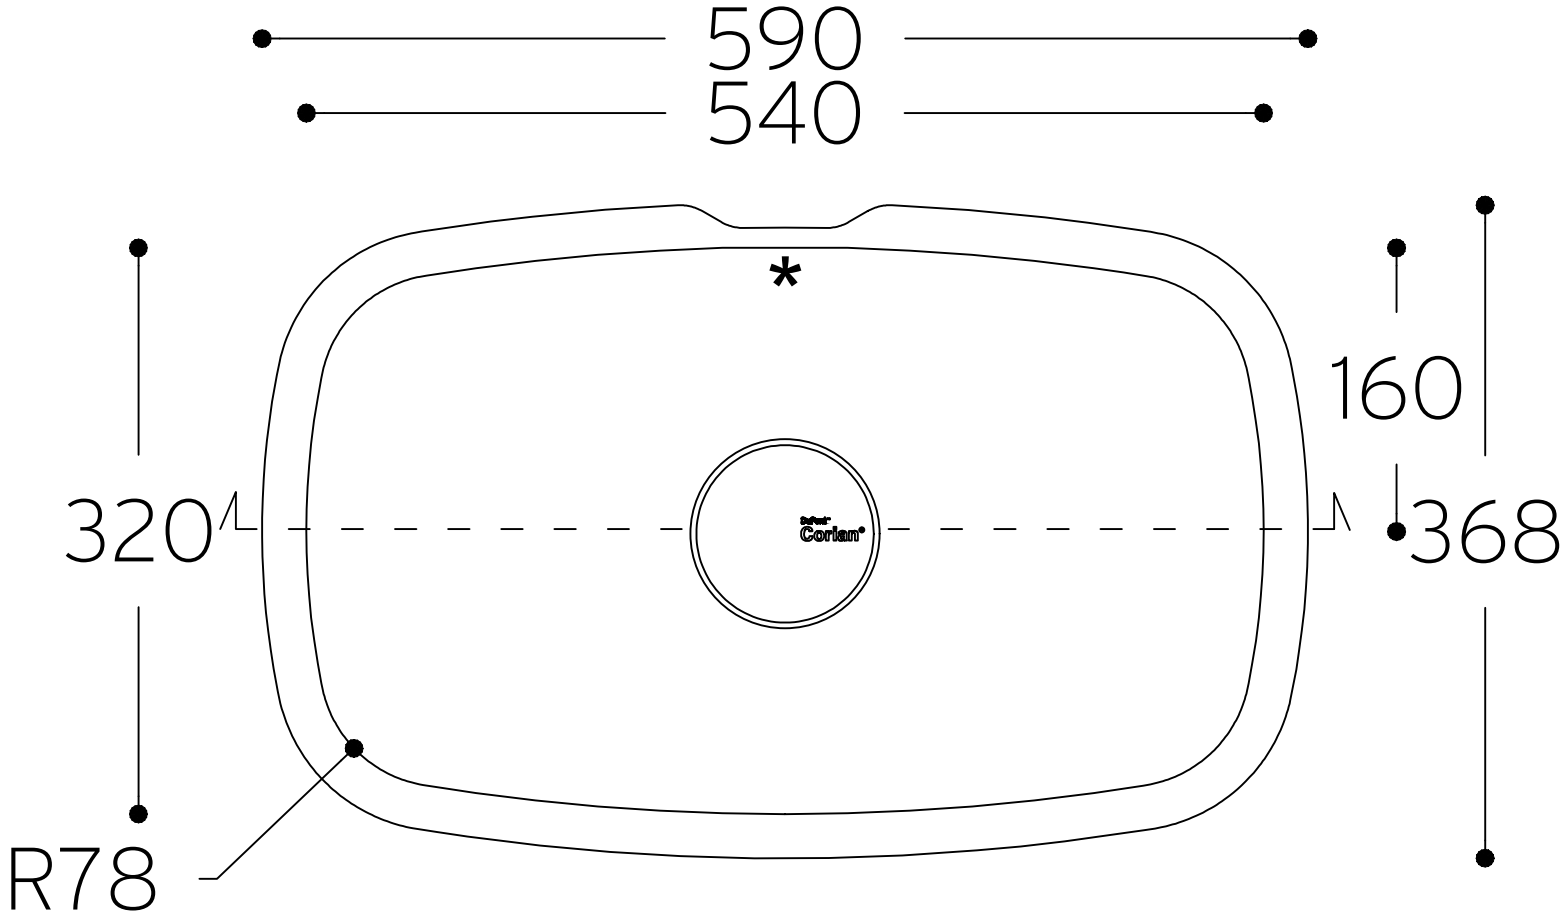

Peace 7610

TOP VIEW

* overflow

CROSS-SECTION

All dimensions in mm