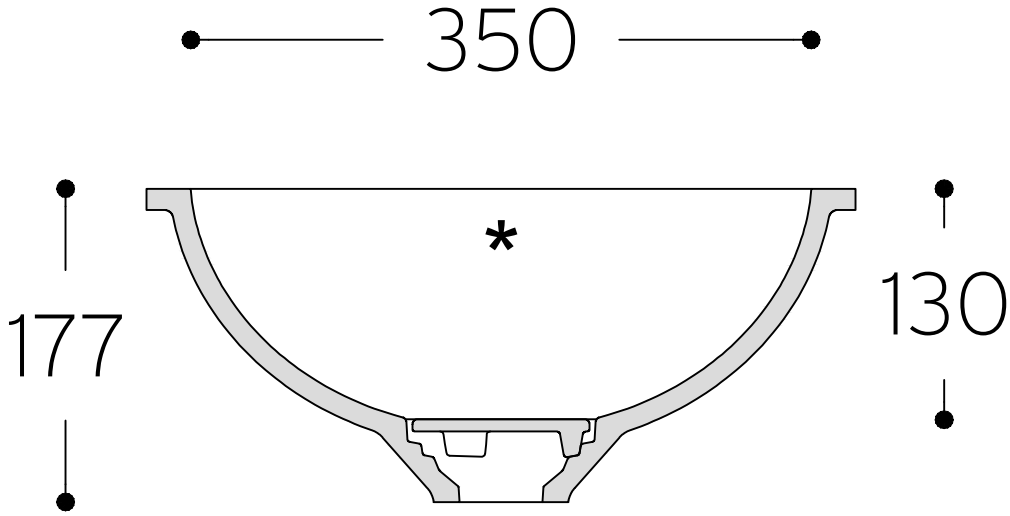

Purity 7210

TOP VIEW

* overflow

CROSS-SECTION

All dimensions in mm