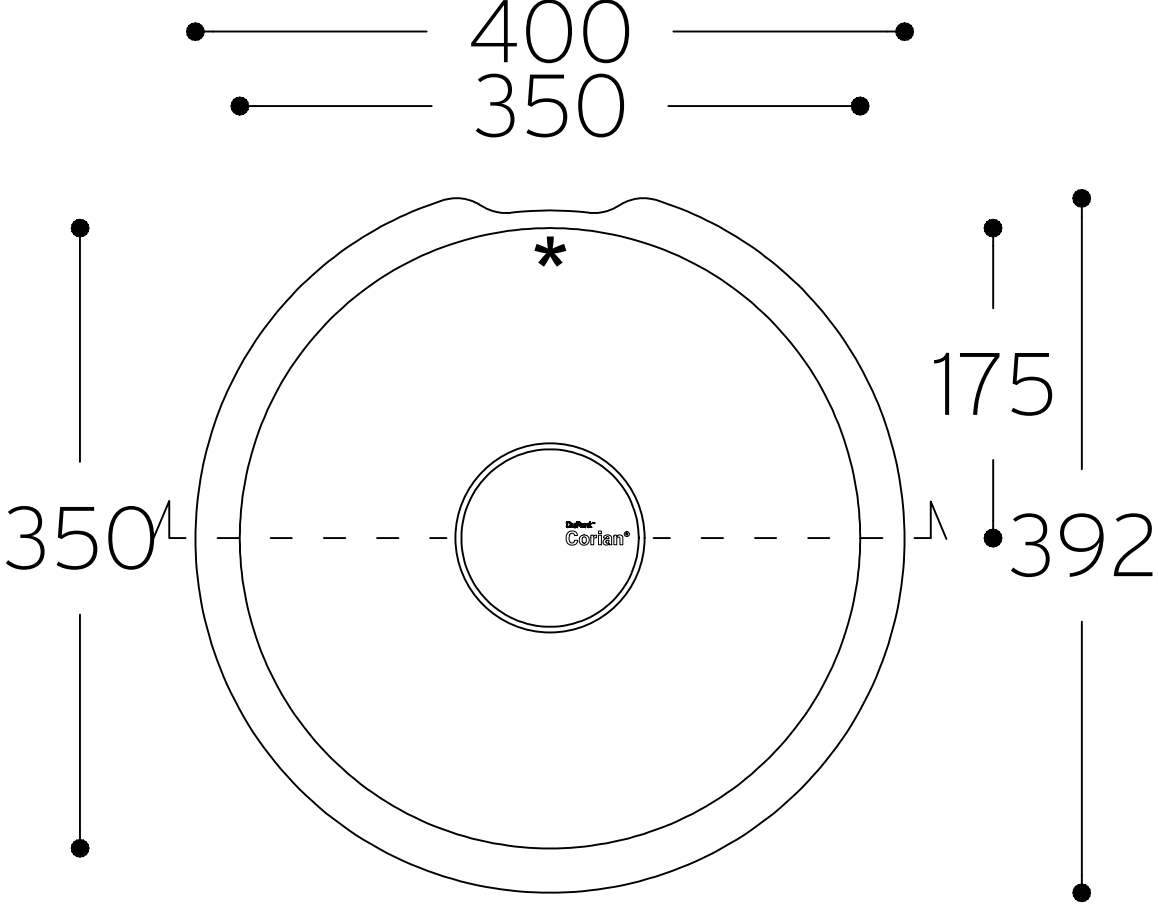

Purity 7210

TOP VIEW

* overflow

CROSS-SECTION

All dimensions in mm