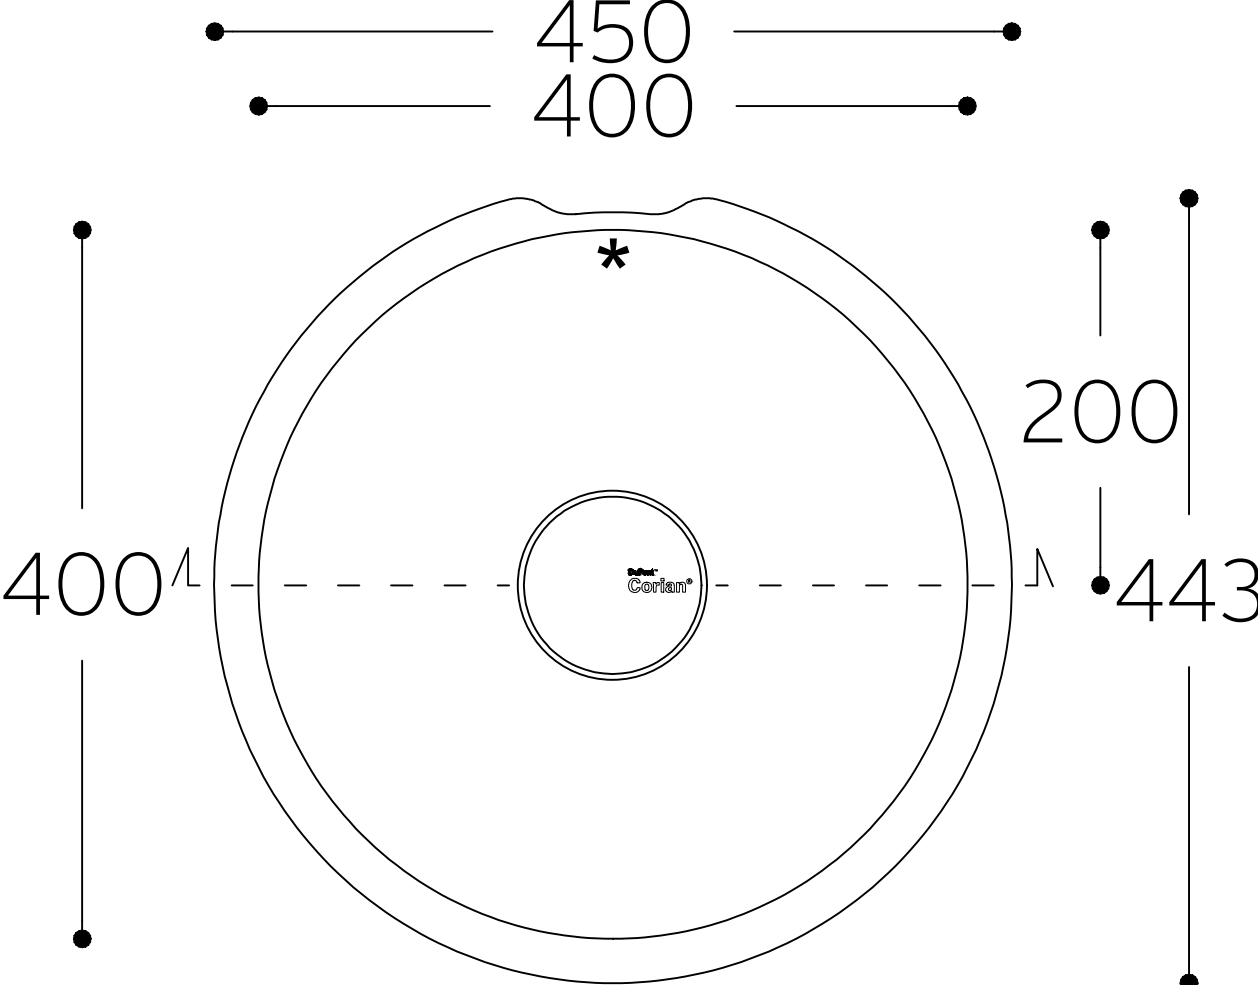

# Purity 7220

## TOP VIEW

\* overflow

## CROSS-SECTION

All dimensions in mm