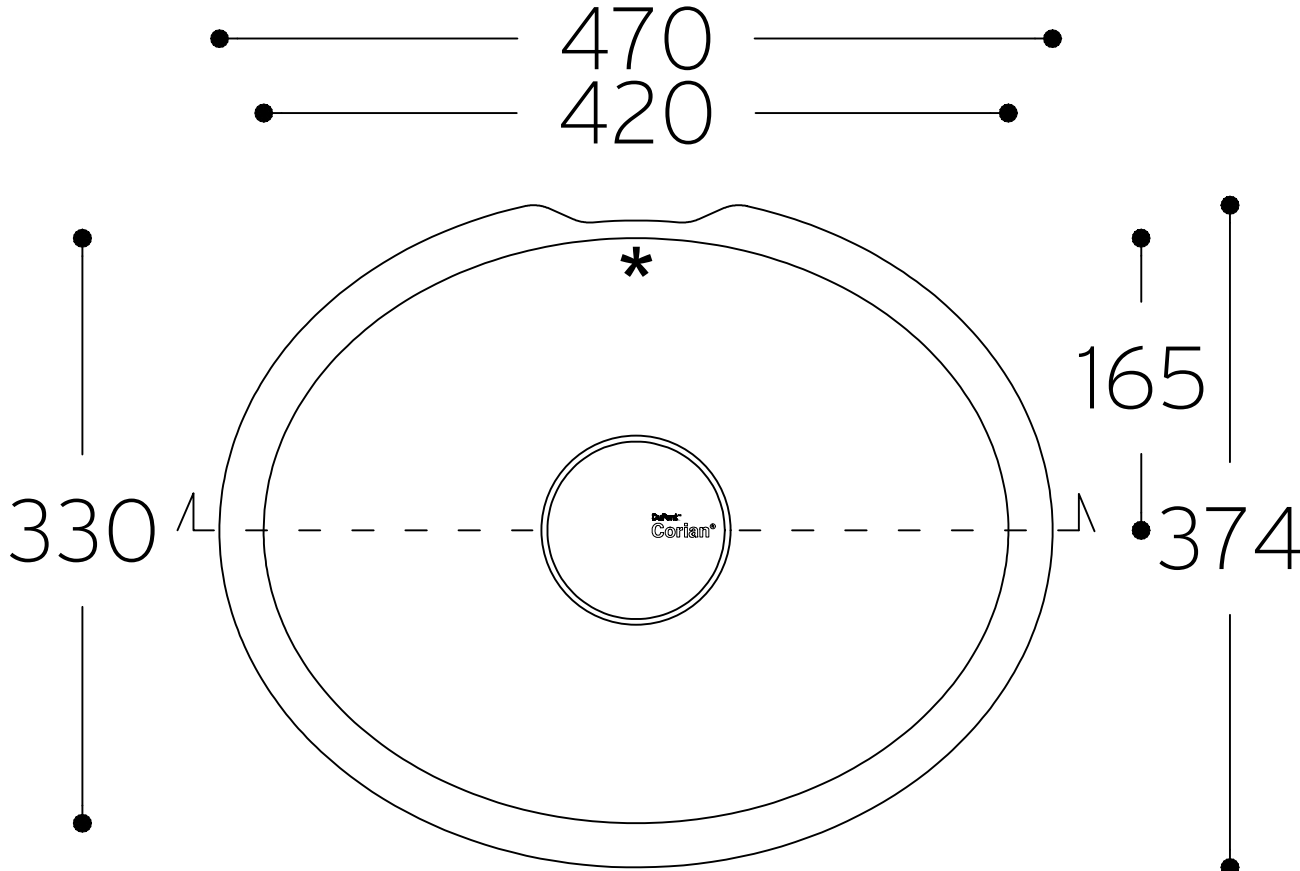

Relax 7310

TOP VIEW

* overflow

CROSS-SECTION

All dimensions in mm