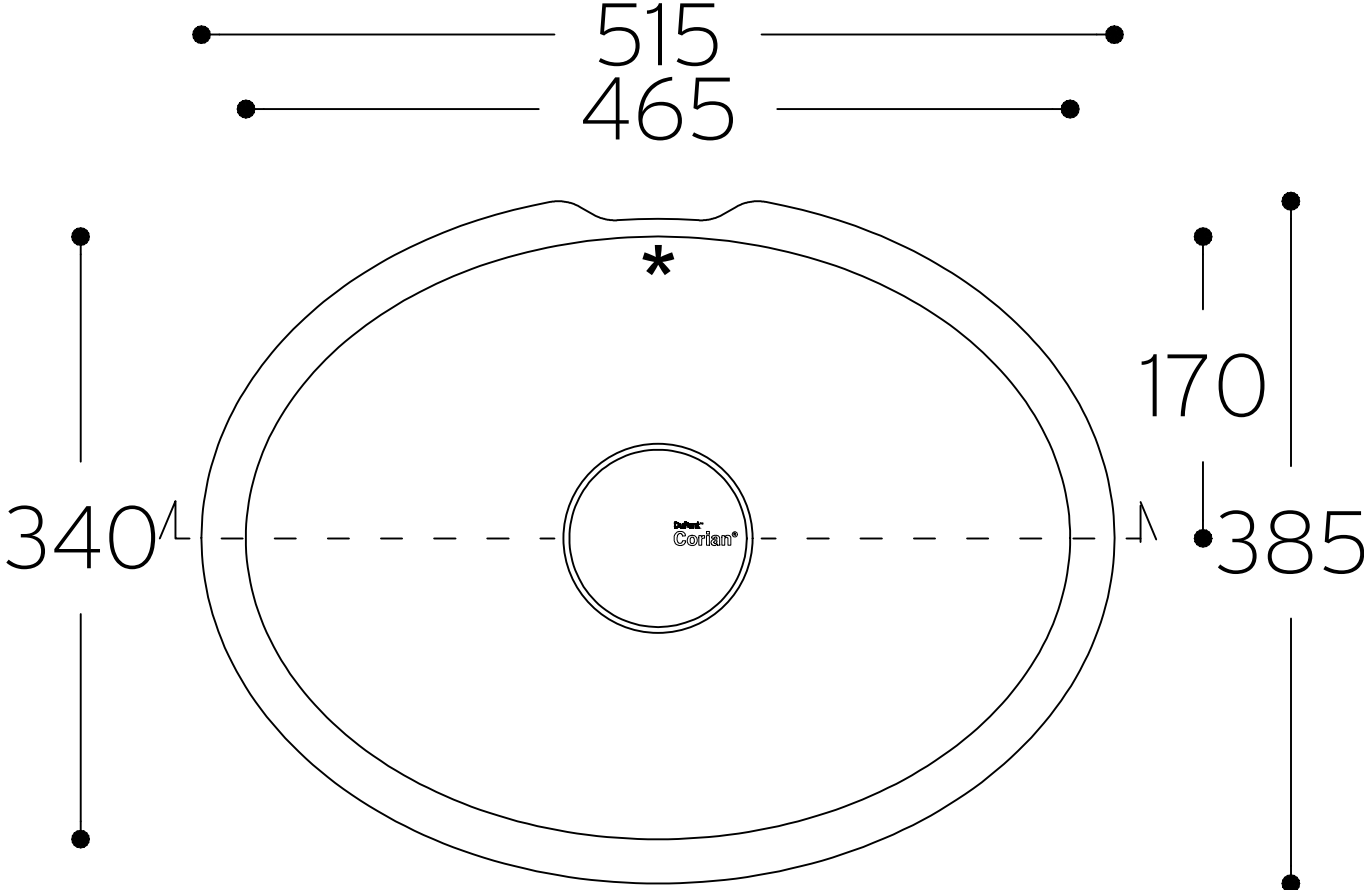

Relax 7320

TOP VIEW

* overflow

CROSS-SECTION

All dimensions in mm