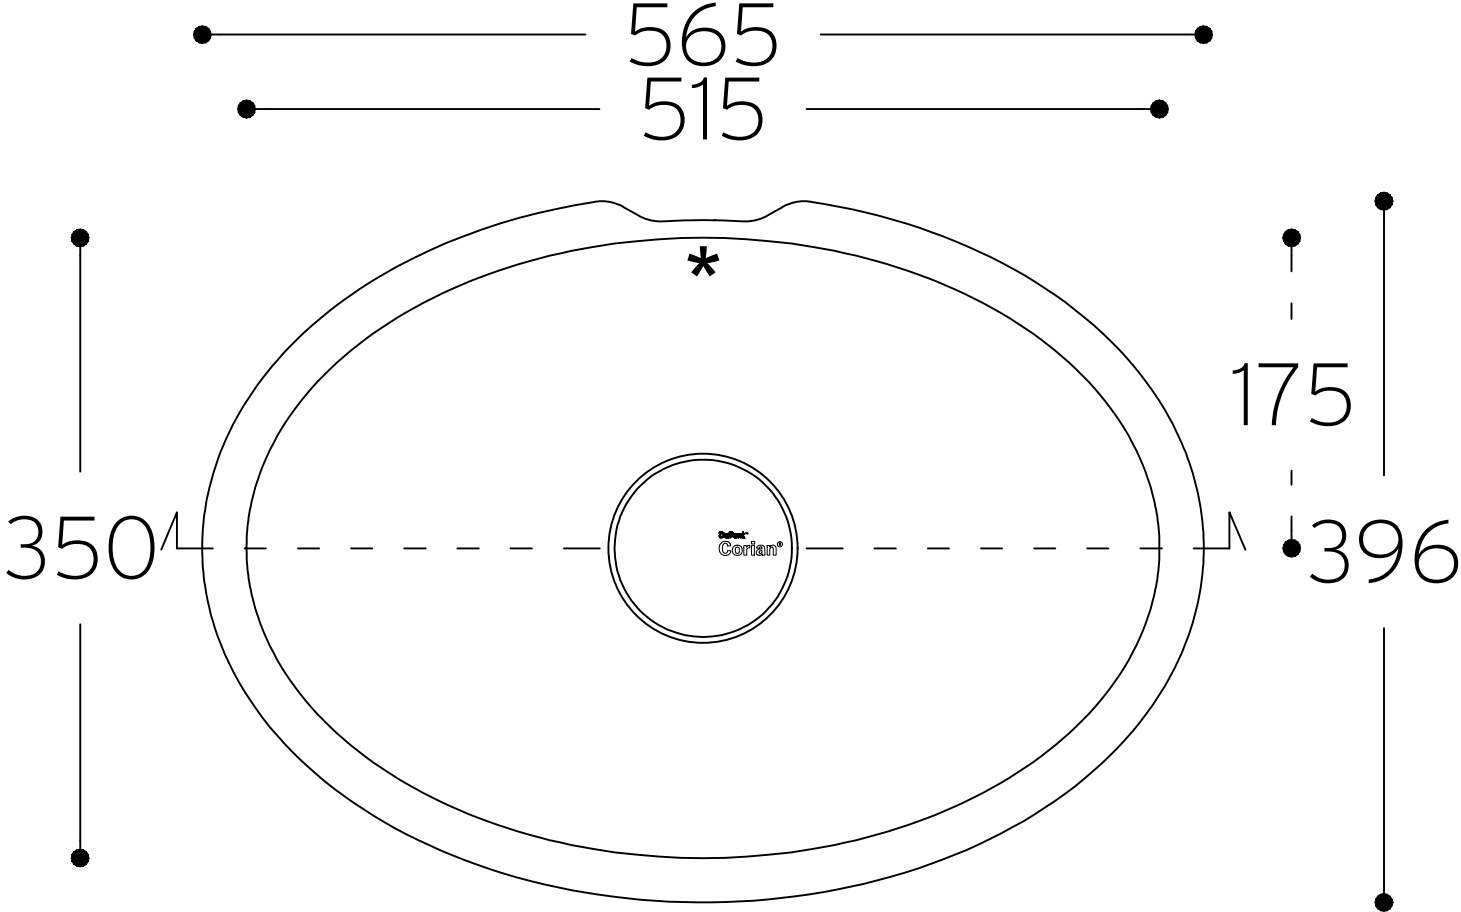

Relax 7330

TOP VIEW

* overflow

CROSS-SECTION

All dimensions in mm