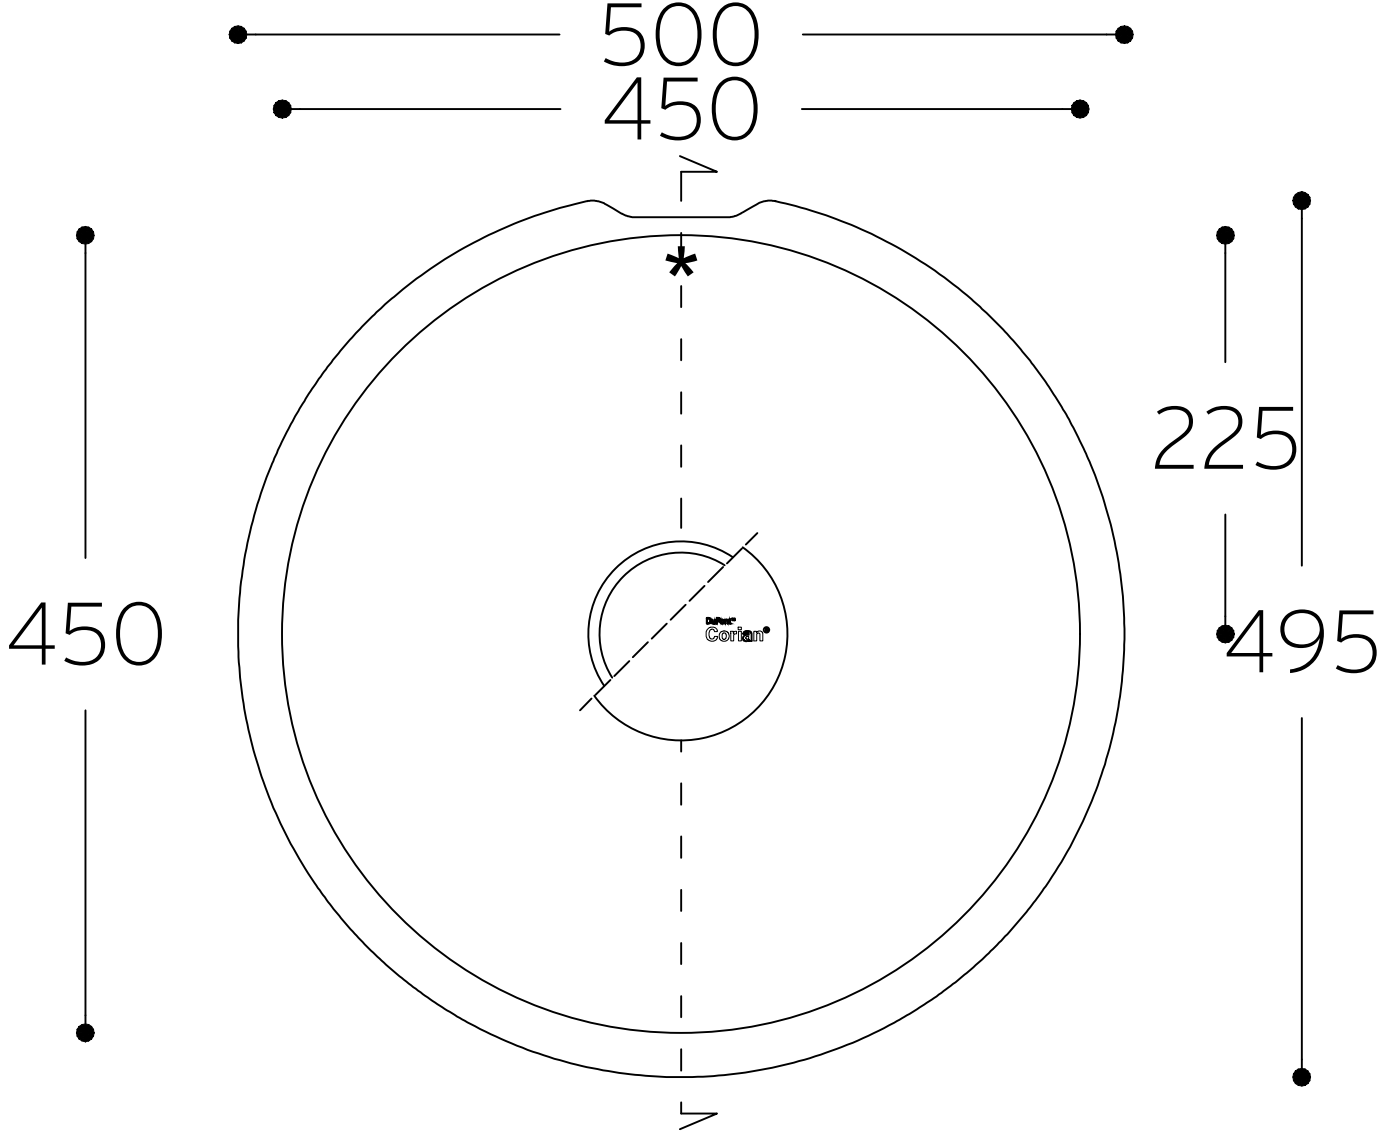

# Rounded 9310

## TOP VIEW

\* overflow

## CROSS-SECTION

All dimensions in mm