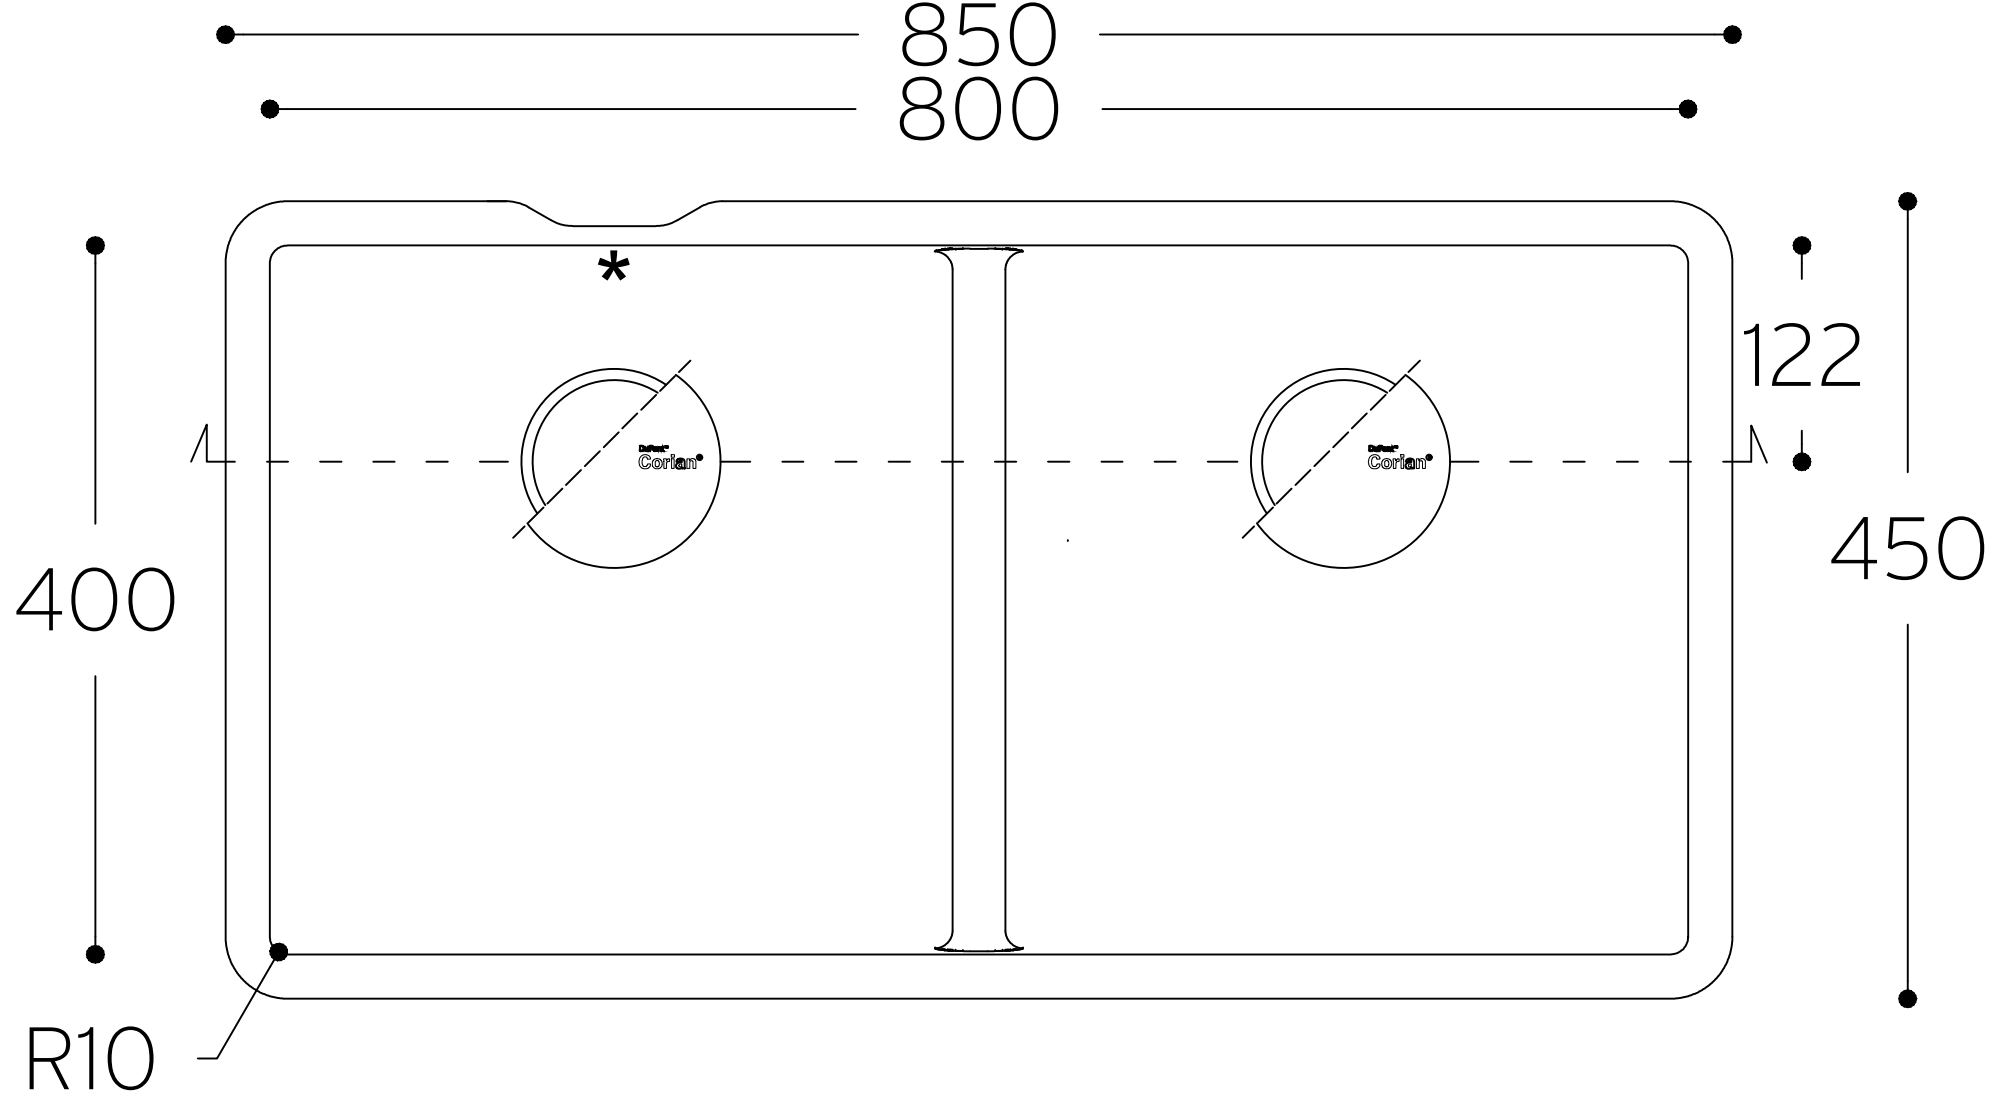

Salty 9410

TOP VIEW

* overflow

CROSS-SECTION

All dimensions in mm