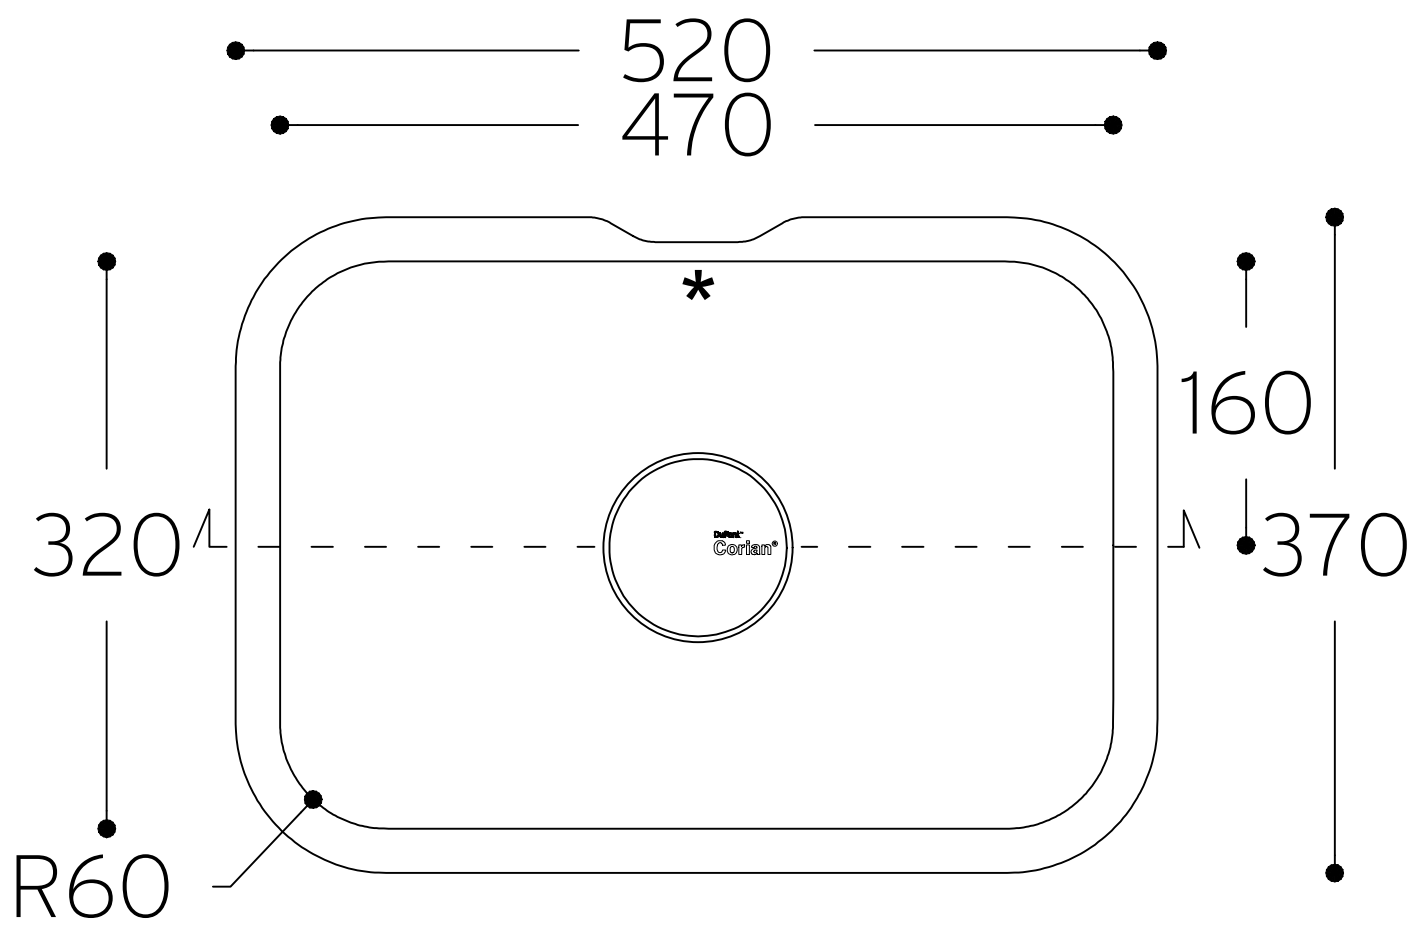

Serenity 7520

TOP VIEW

* overflow

CROSS-SECTION

All dimensions in mm