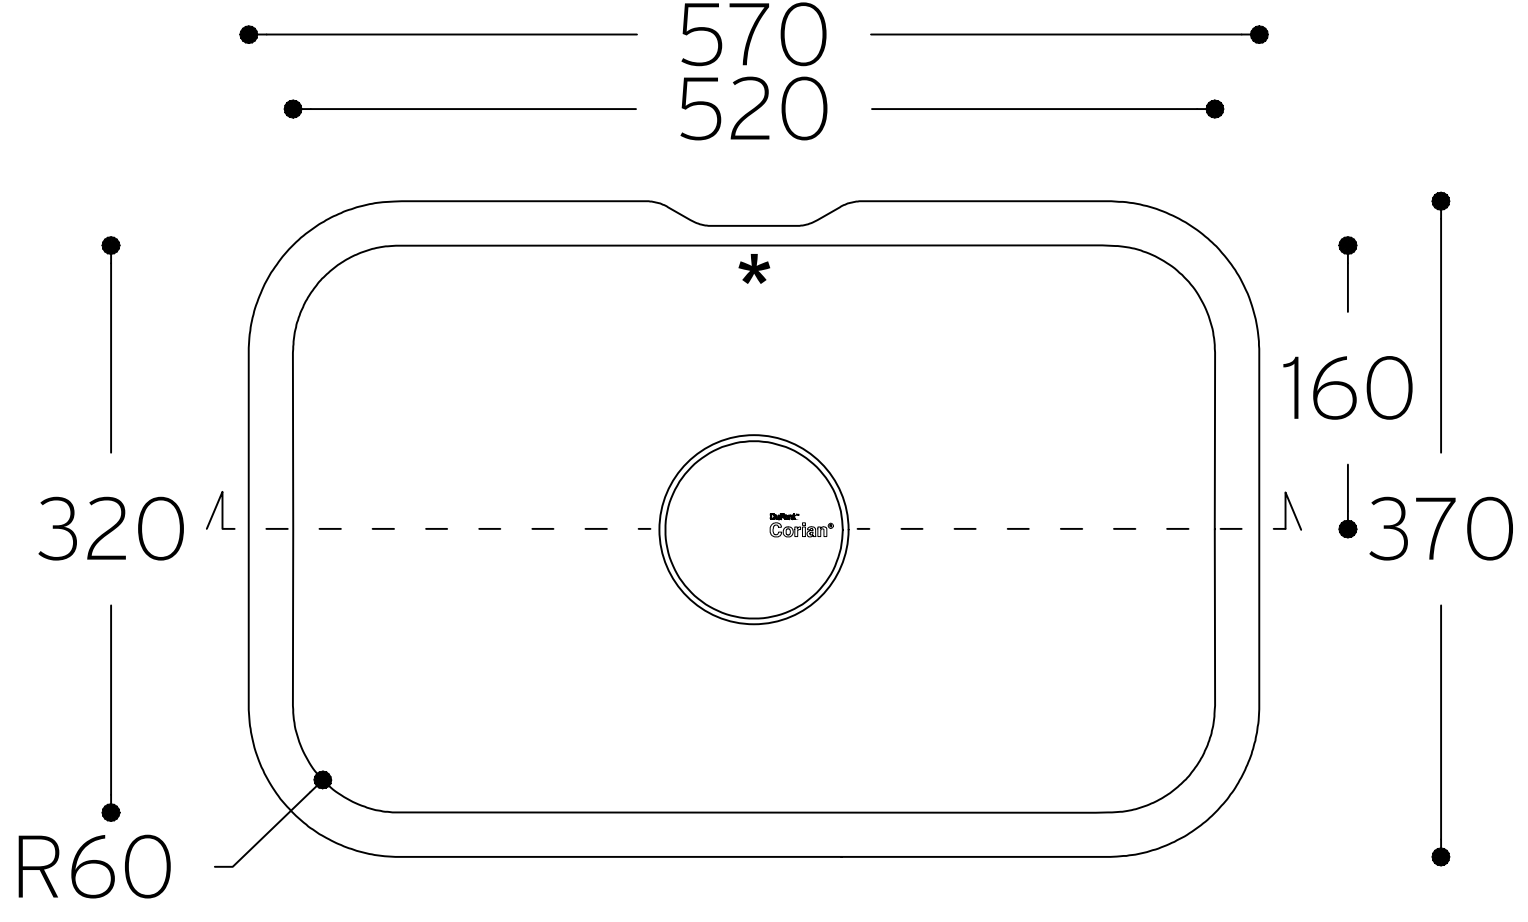

Serenity 7530

TOP VIEW

* overflow

CROSS-SECTION

All dimensions in mm