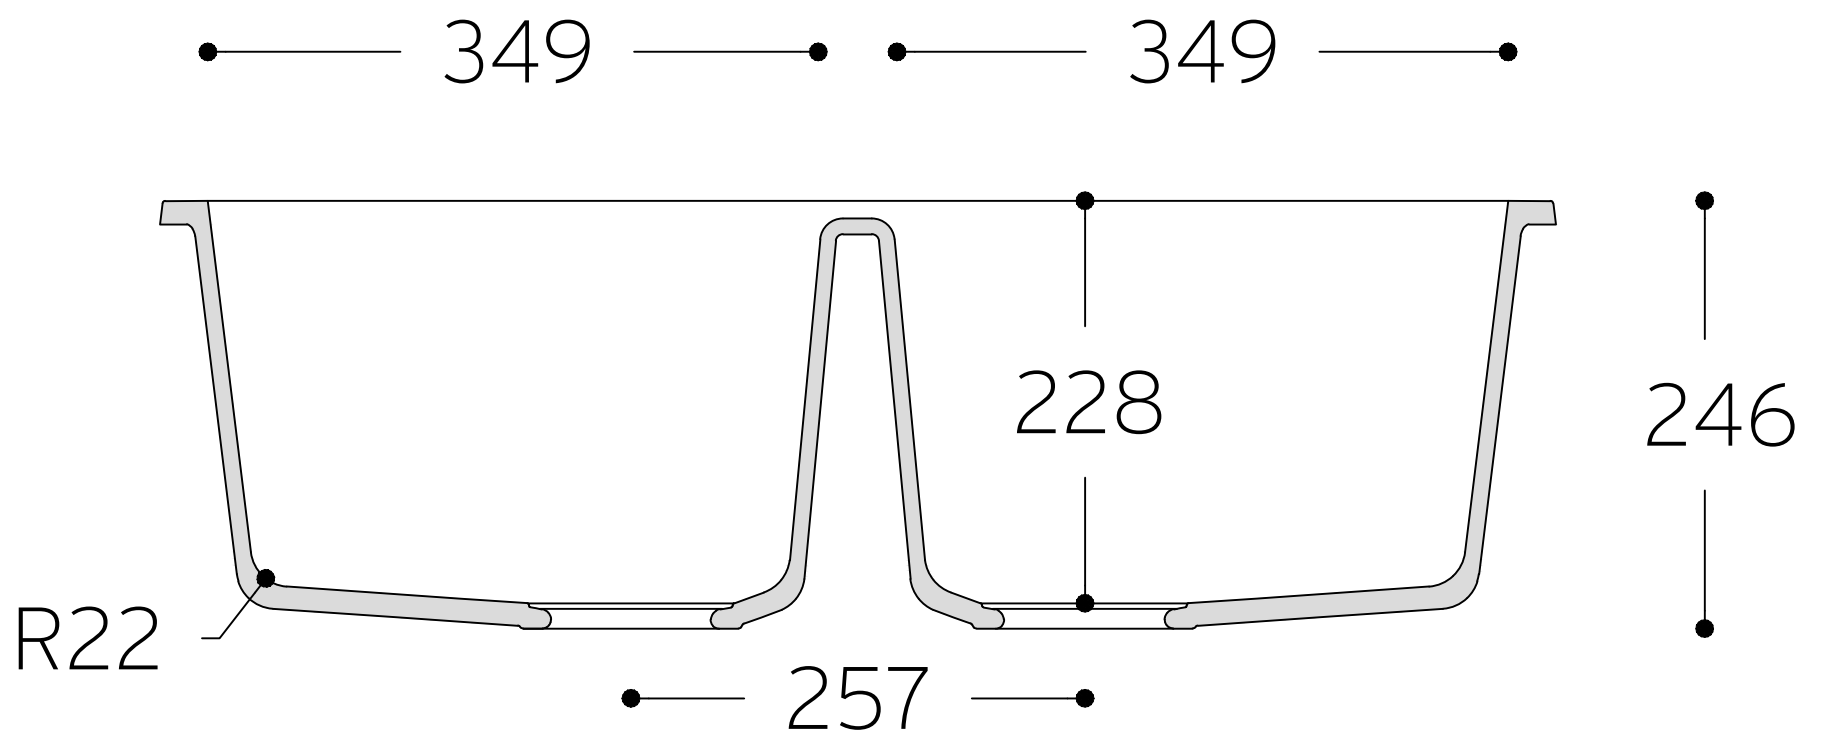

Smooth 850

TOP VIEW

* overflow

CROSS-SECTION

All dimensions in mm