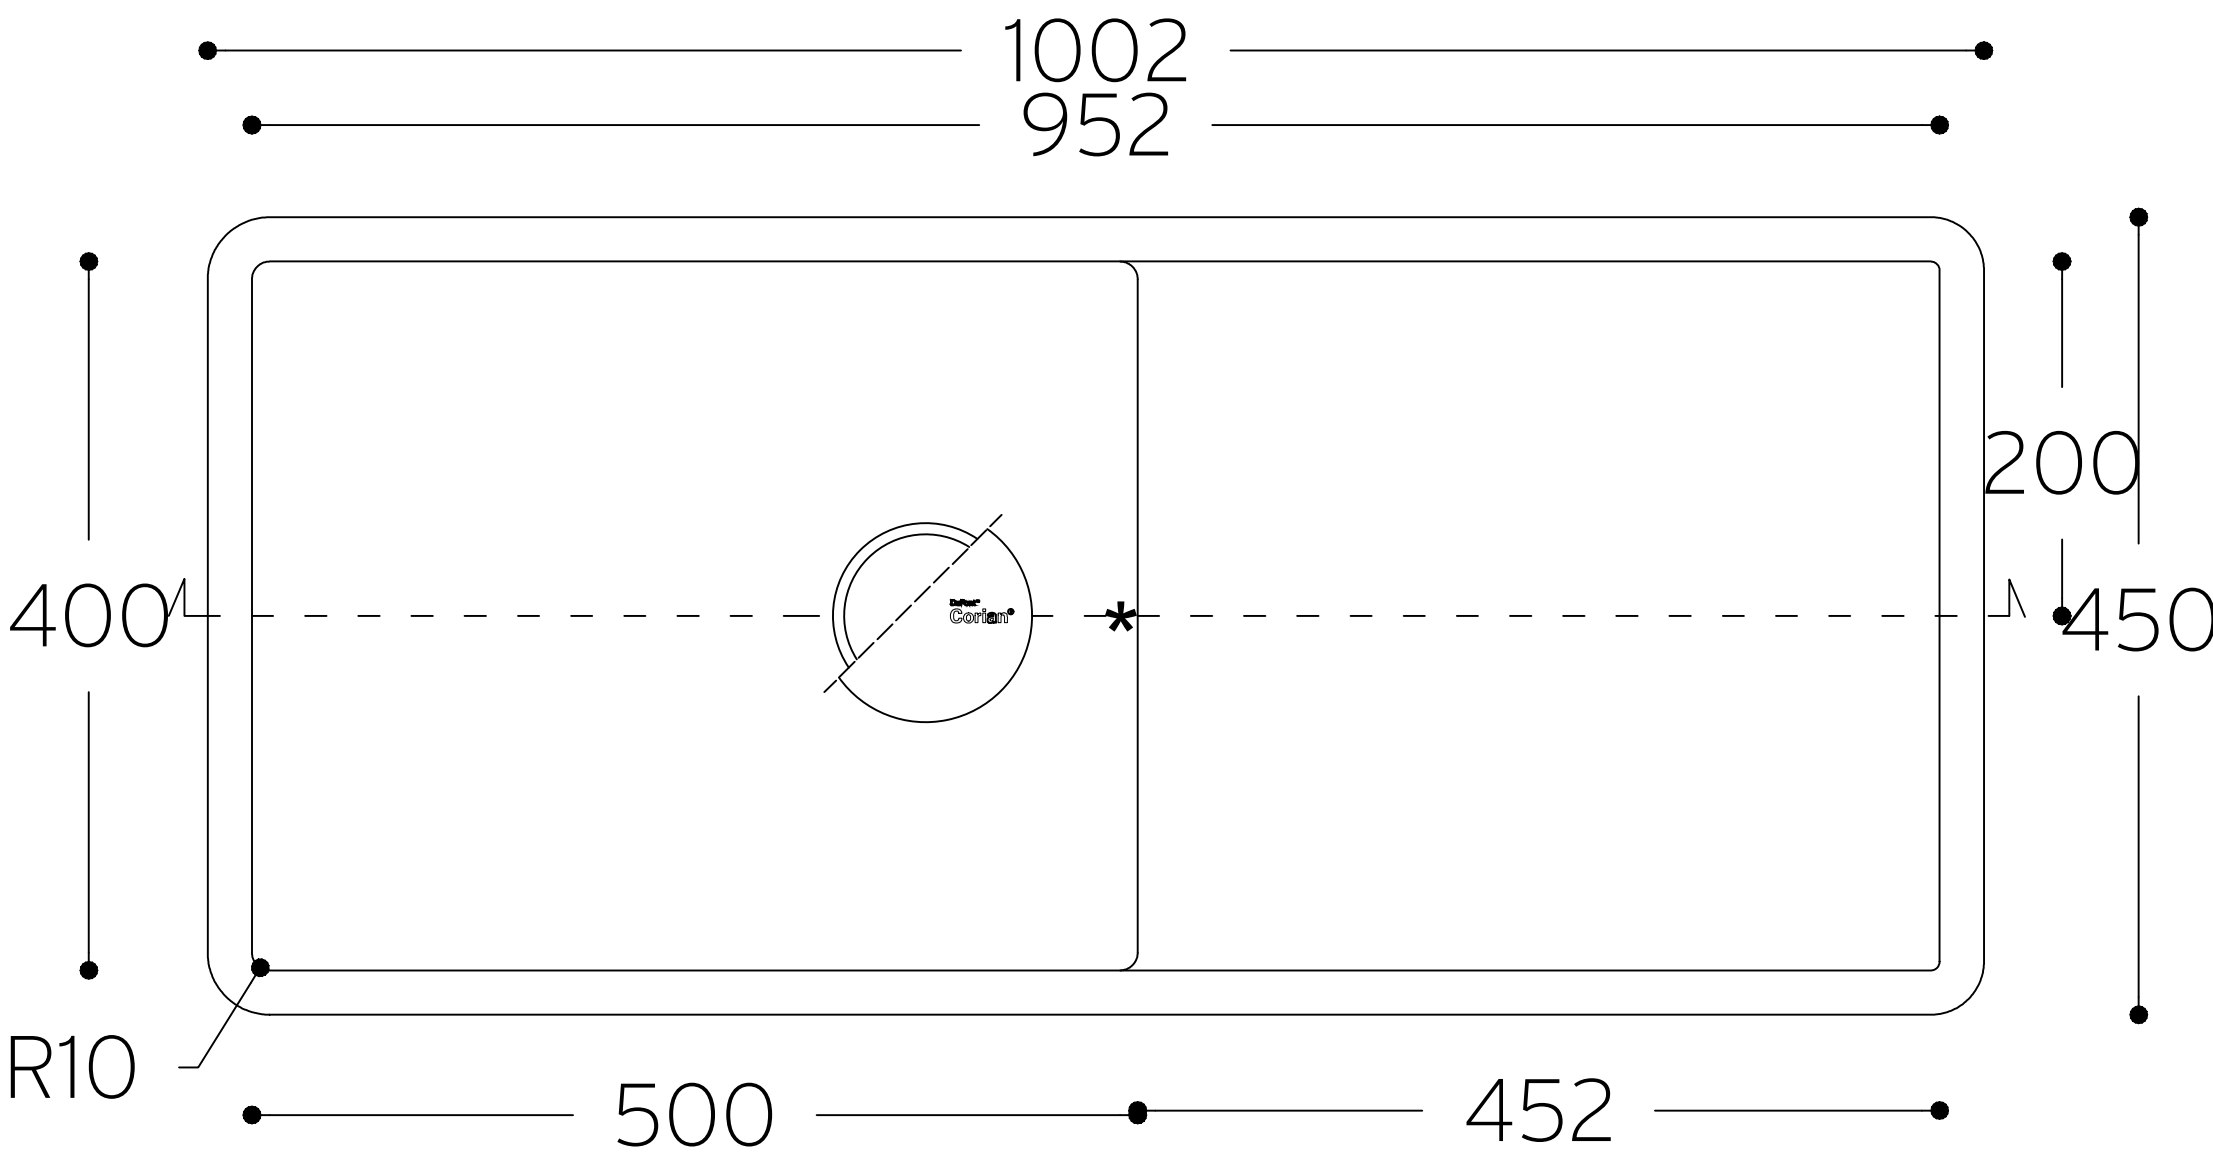

Spicy 9920

TOP VIEW

* overflow

CROSS-SECTION

All dimensions in mm