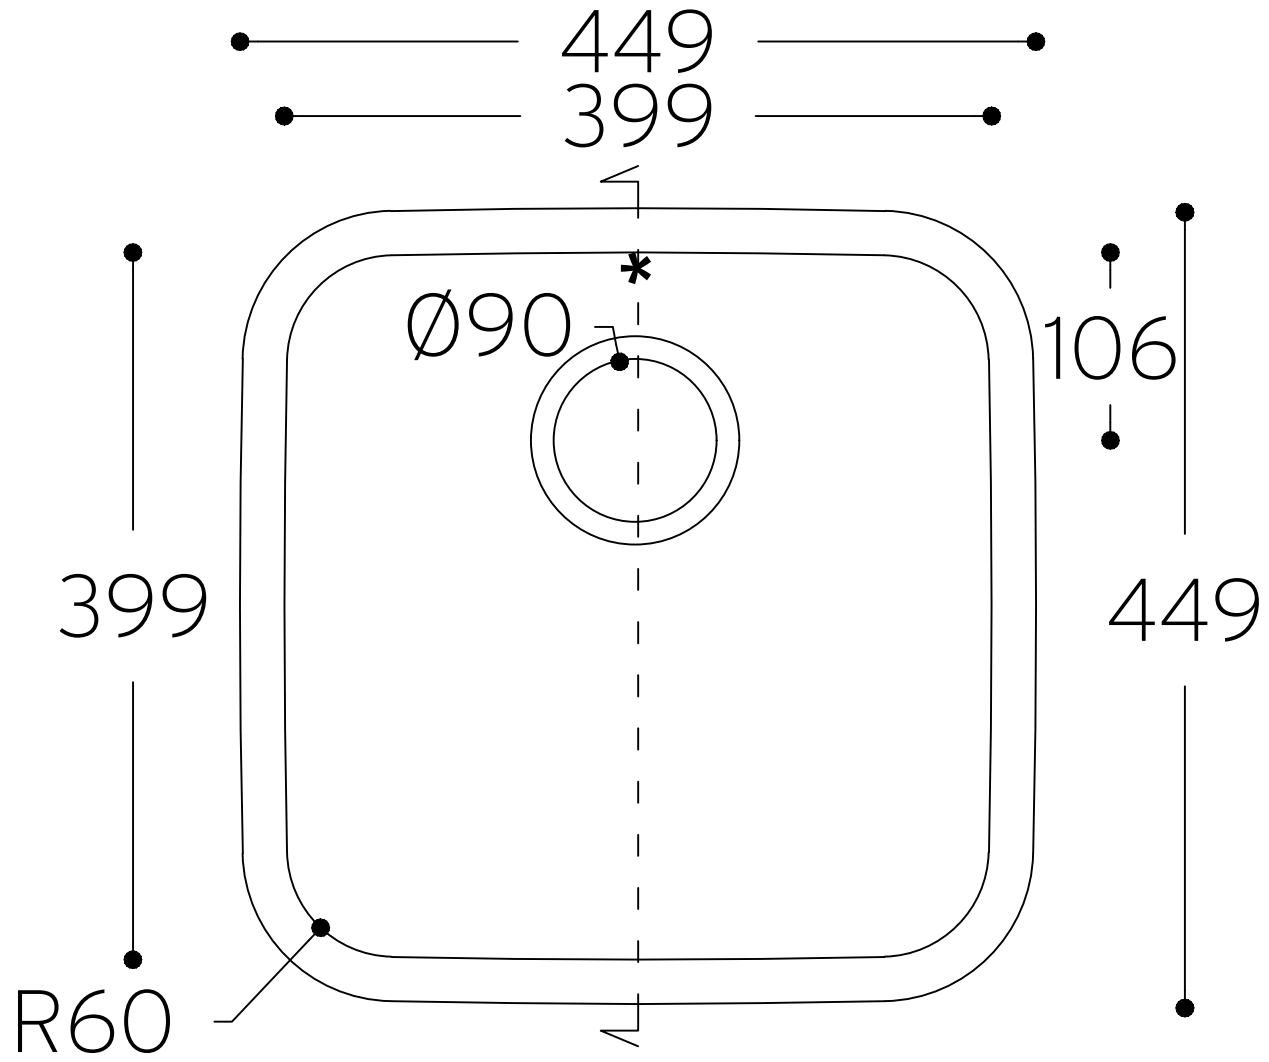

Sweet 804

TOP VIEW

* overflow

CROSS-SECTION

All dimensions in mm