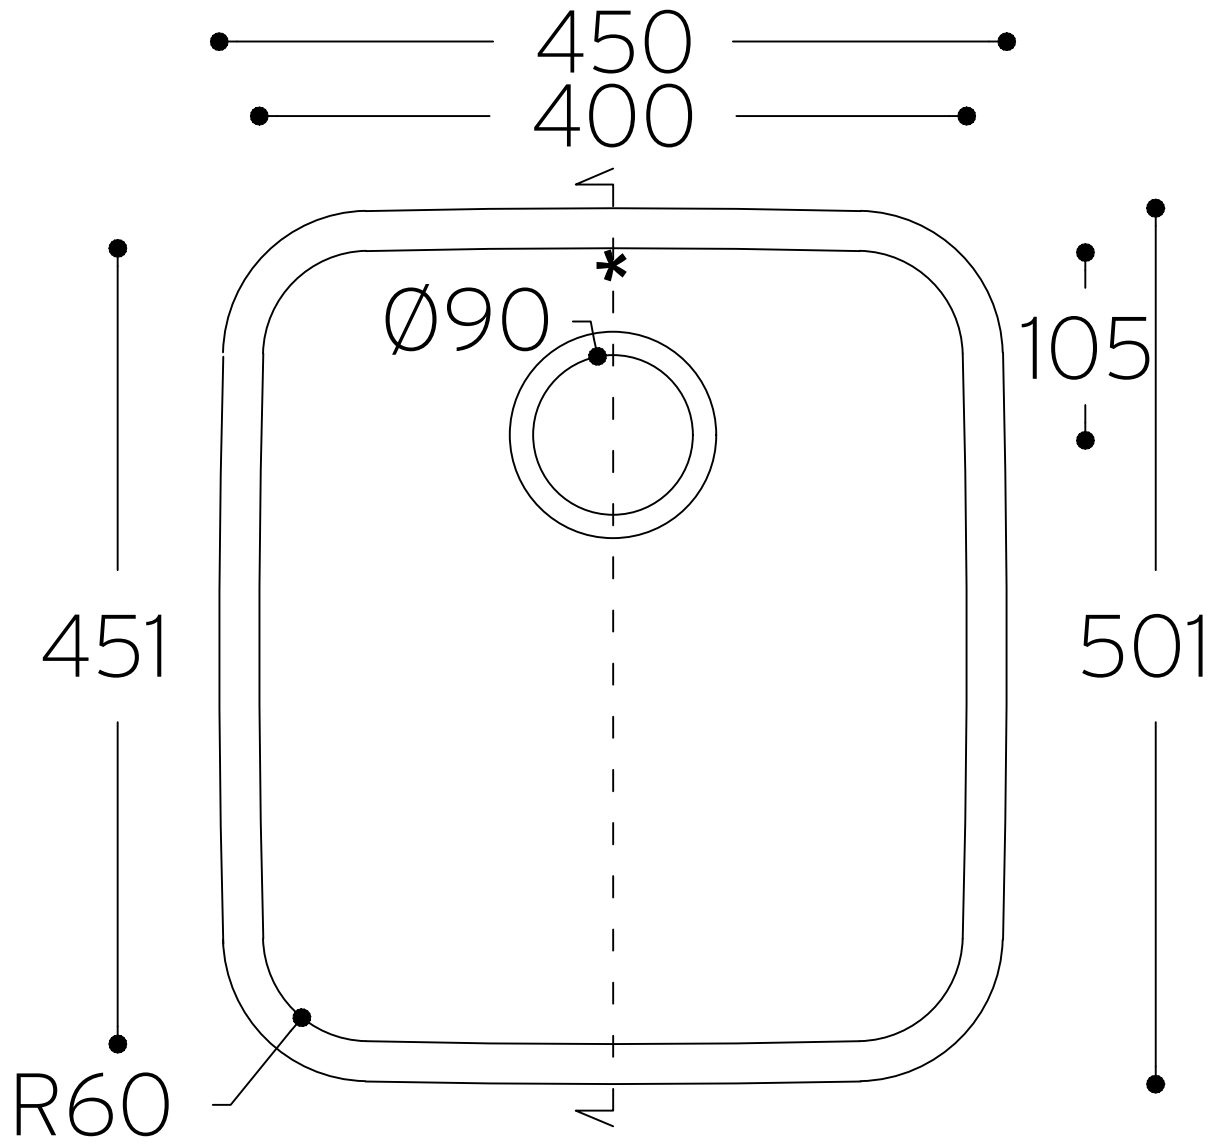

Sweet 805

TOP VIEW

* overflow

CROSS-SECTION

All dimensions in mm