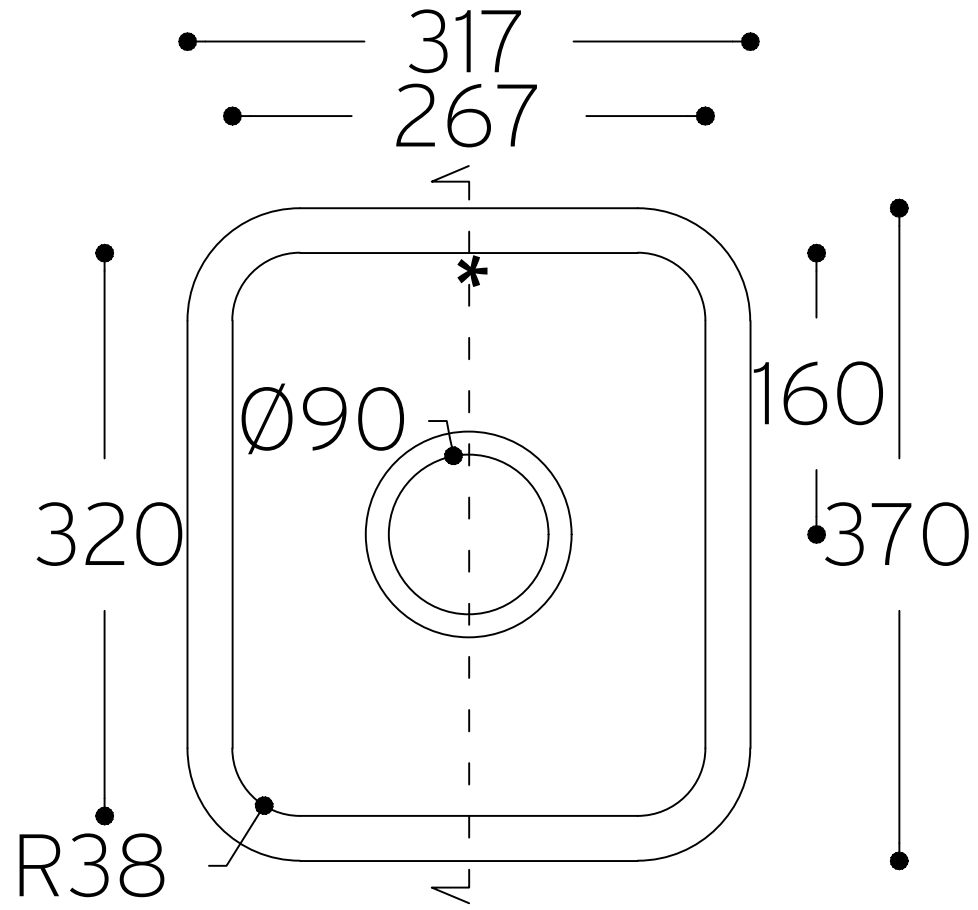

Sweet 809

TOP VIEW

* overflow

CROSS-SECTION

All dimensions in mm