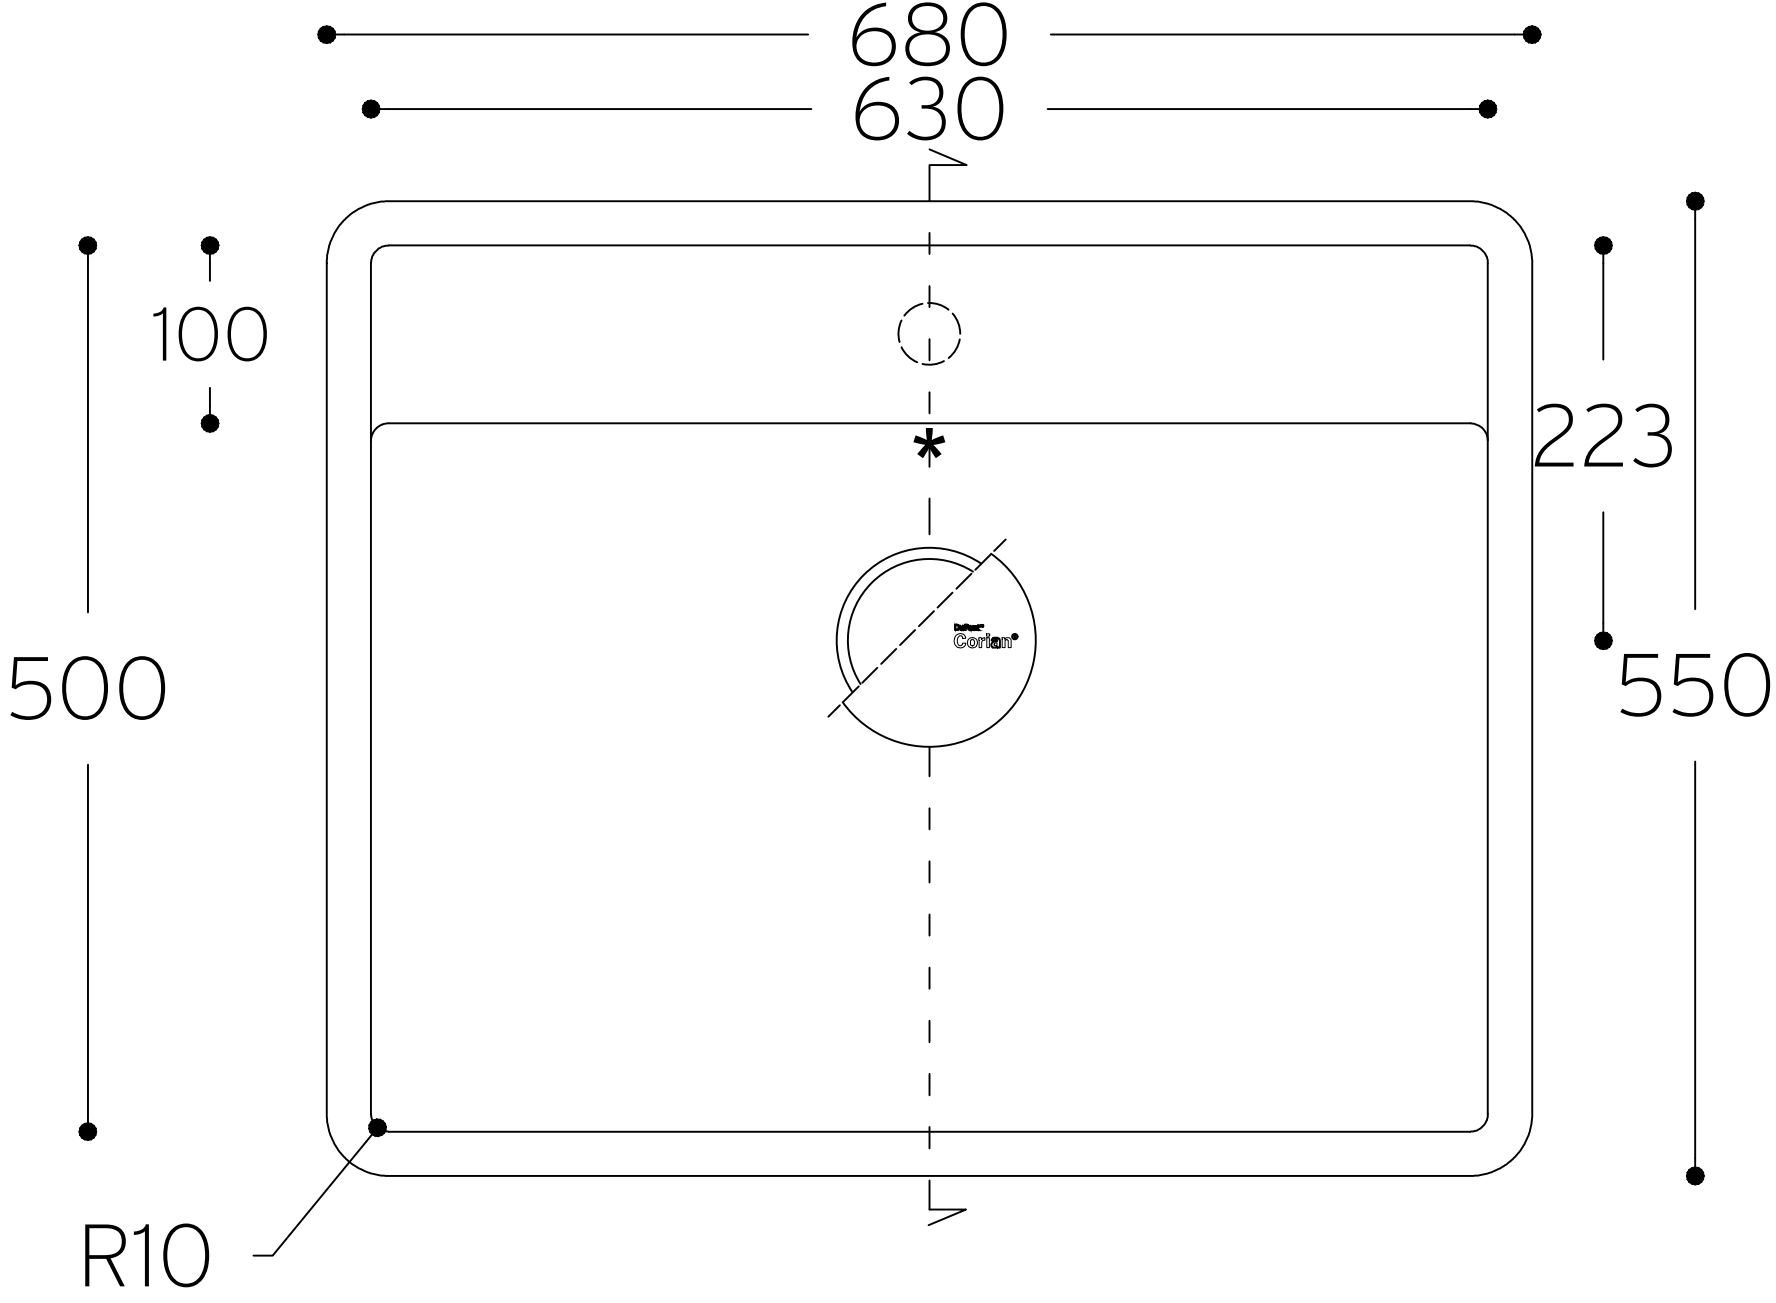

Tasty 9610

TOP VIEW

* overflow

CROSS-SECTION

All dimensions in mm